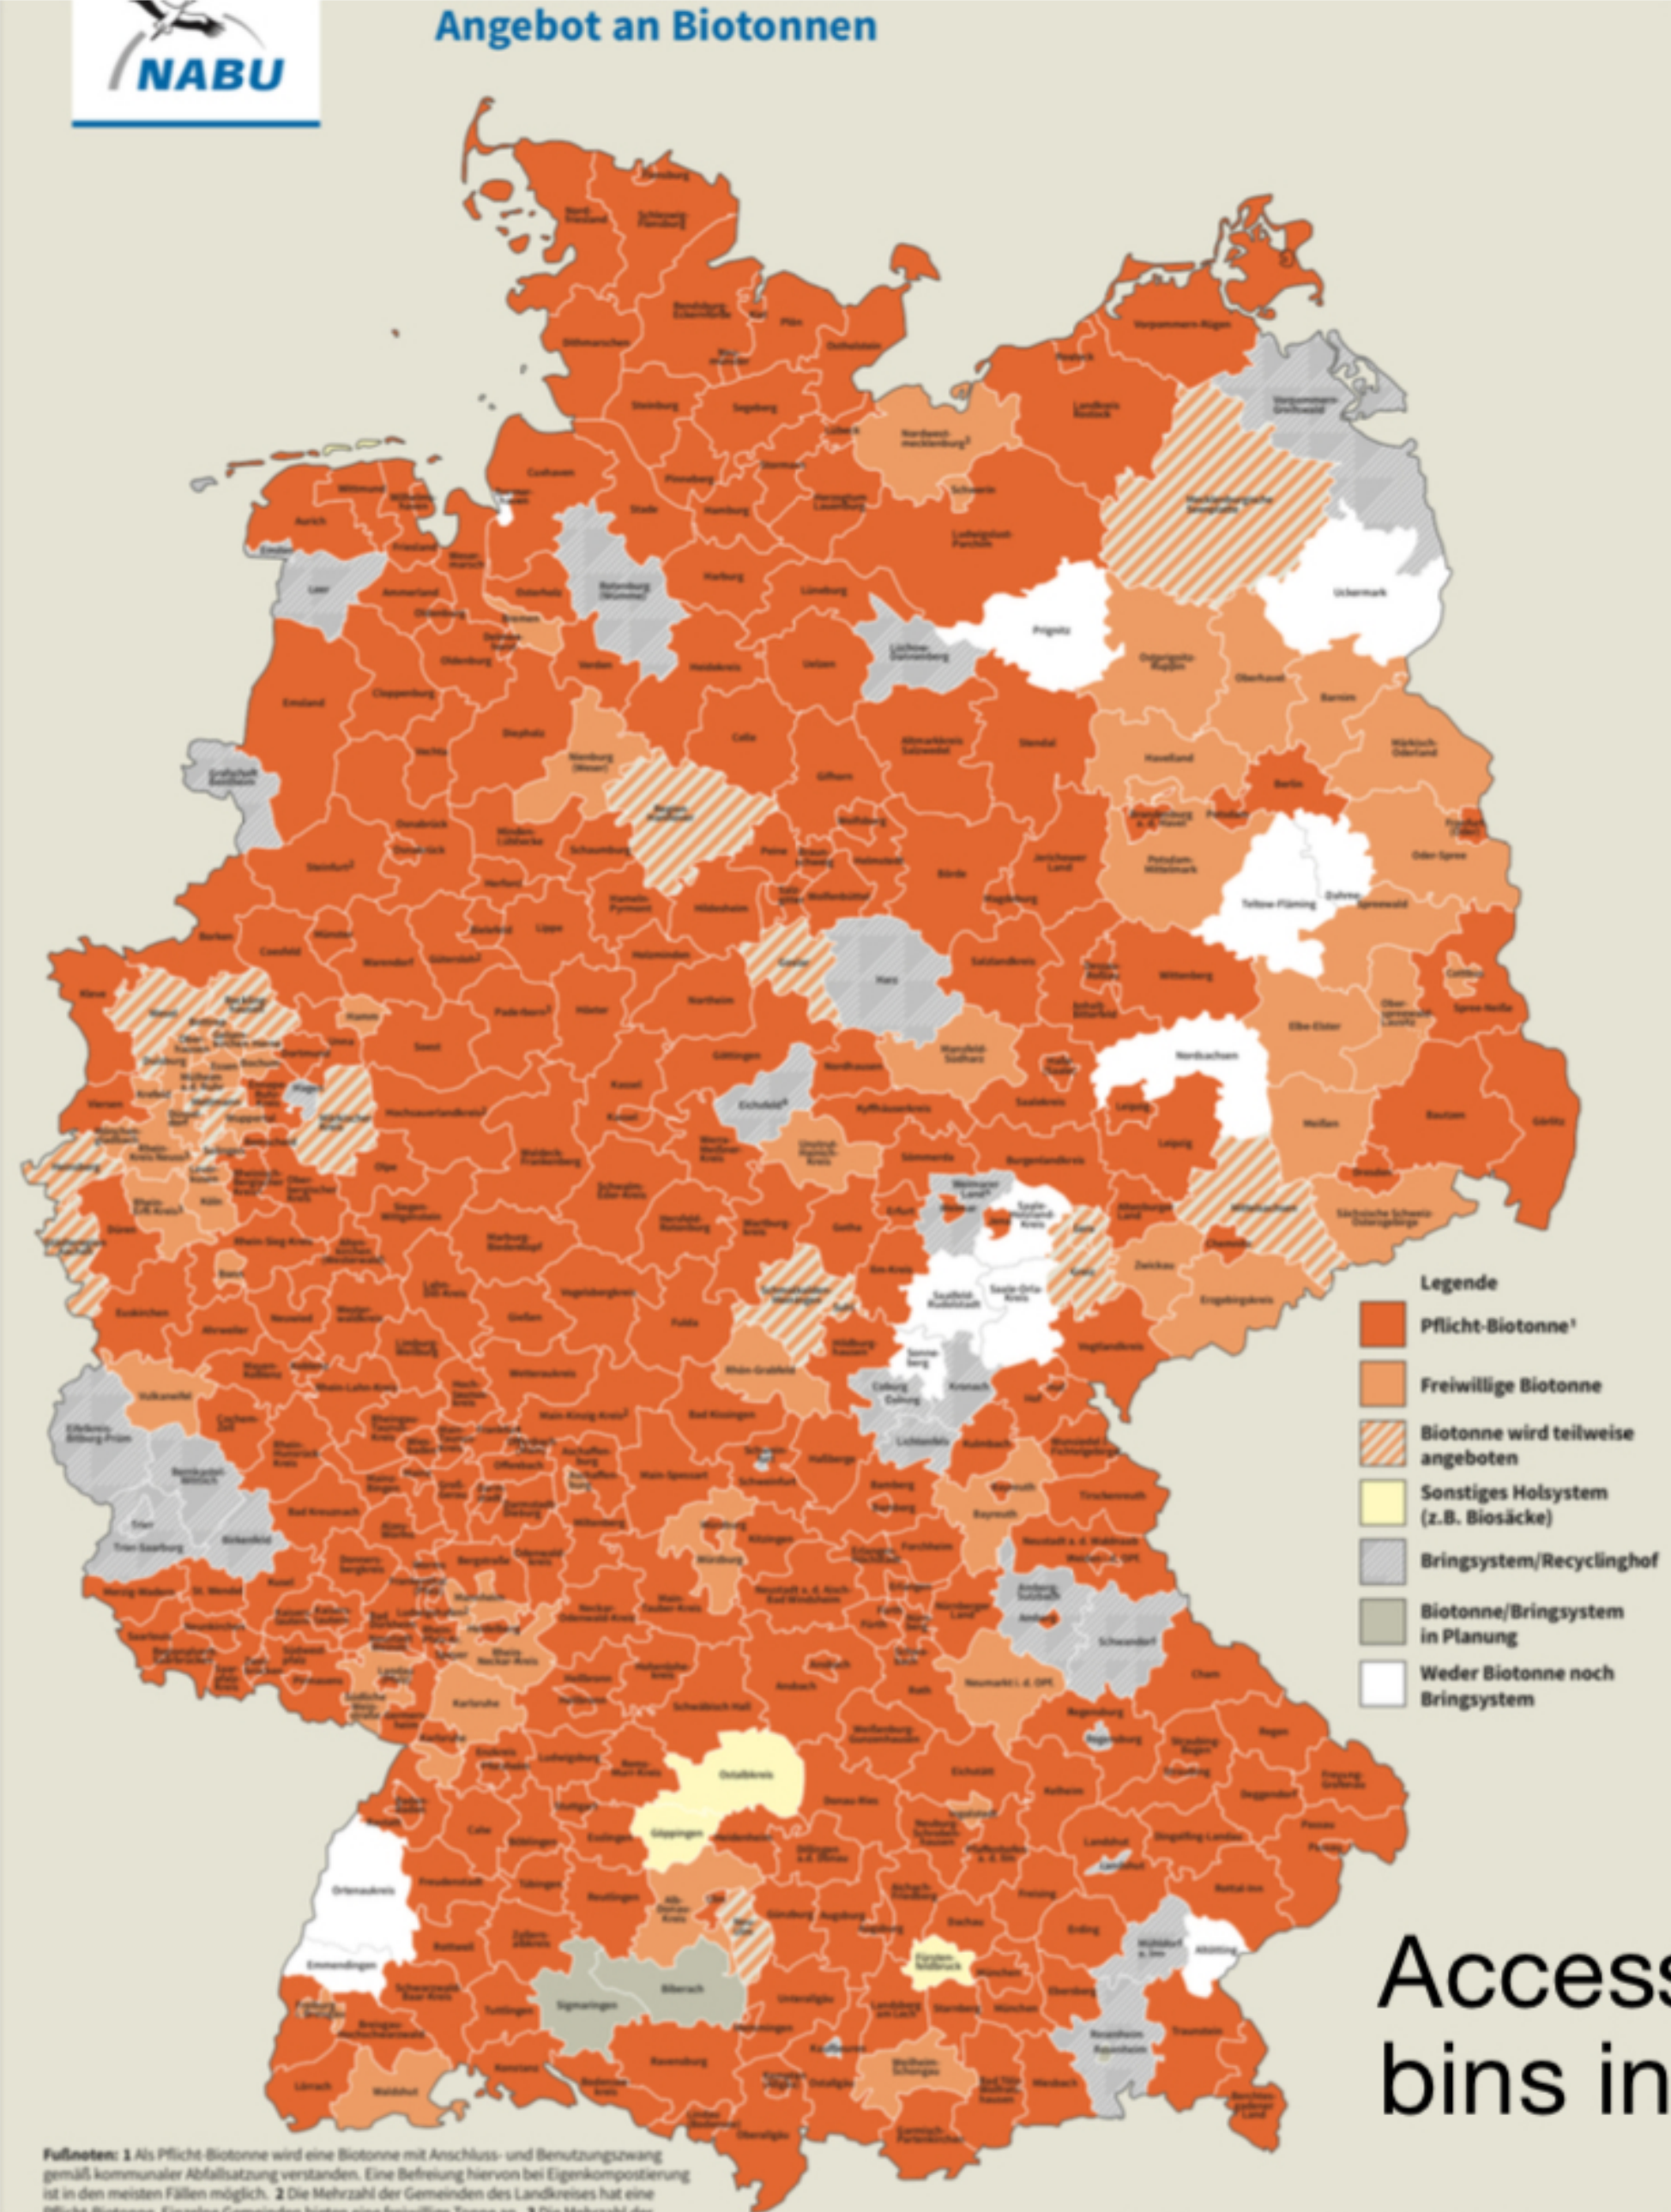

Mandatory bio-waste bins for households!

Access to bio waste bins in Germany