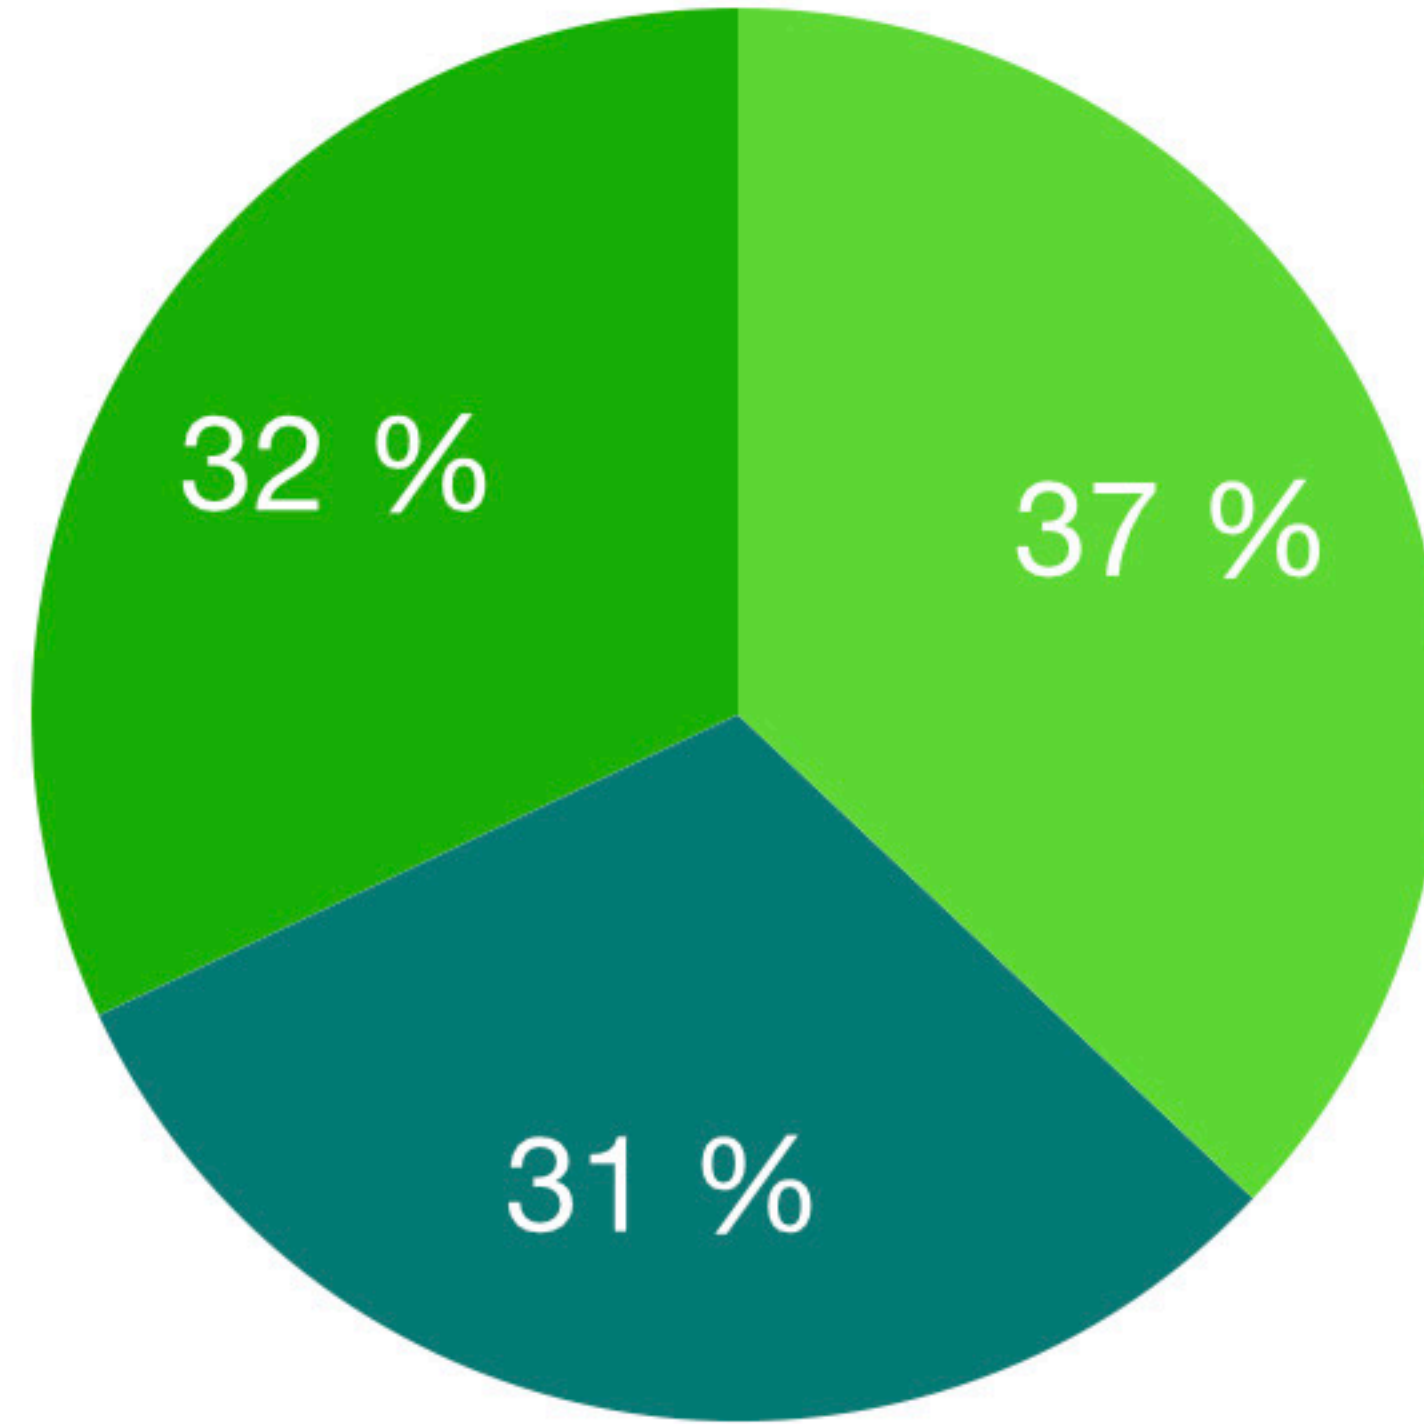

WASTE SEGREGATION AND SUSTAINABILITY **– ORGANIC WASTE**

BY ALEX, ALICIA, JOSEFINE, TILL, ALIA, ANNIKA, REBECCA

THEMES

1. What are the main problems caused by organic waste?
2. What is the segregation method for organic waste?
3. How can organic waste be sustainable? (4/7 R's: Reduce, Rethink, Rot, Recycle)
4. How can separation be improved?

Main problems

Global waste composition

Recycling, composting or sanitary landfills

Open unorganised dumping

landfills

Main problems caused by organic waste

Landfills: Problems

- no rotting without oxygen
- Methane is generated
- **Solution: composting**